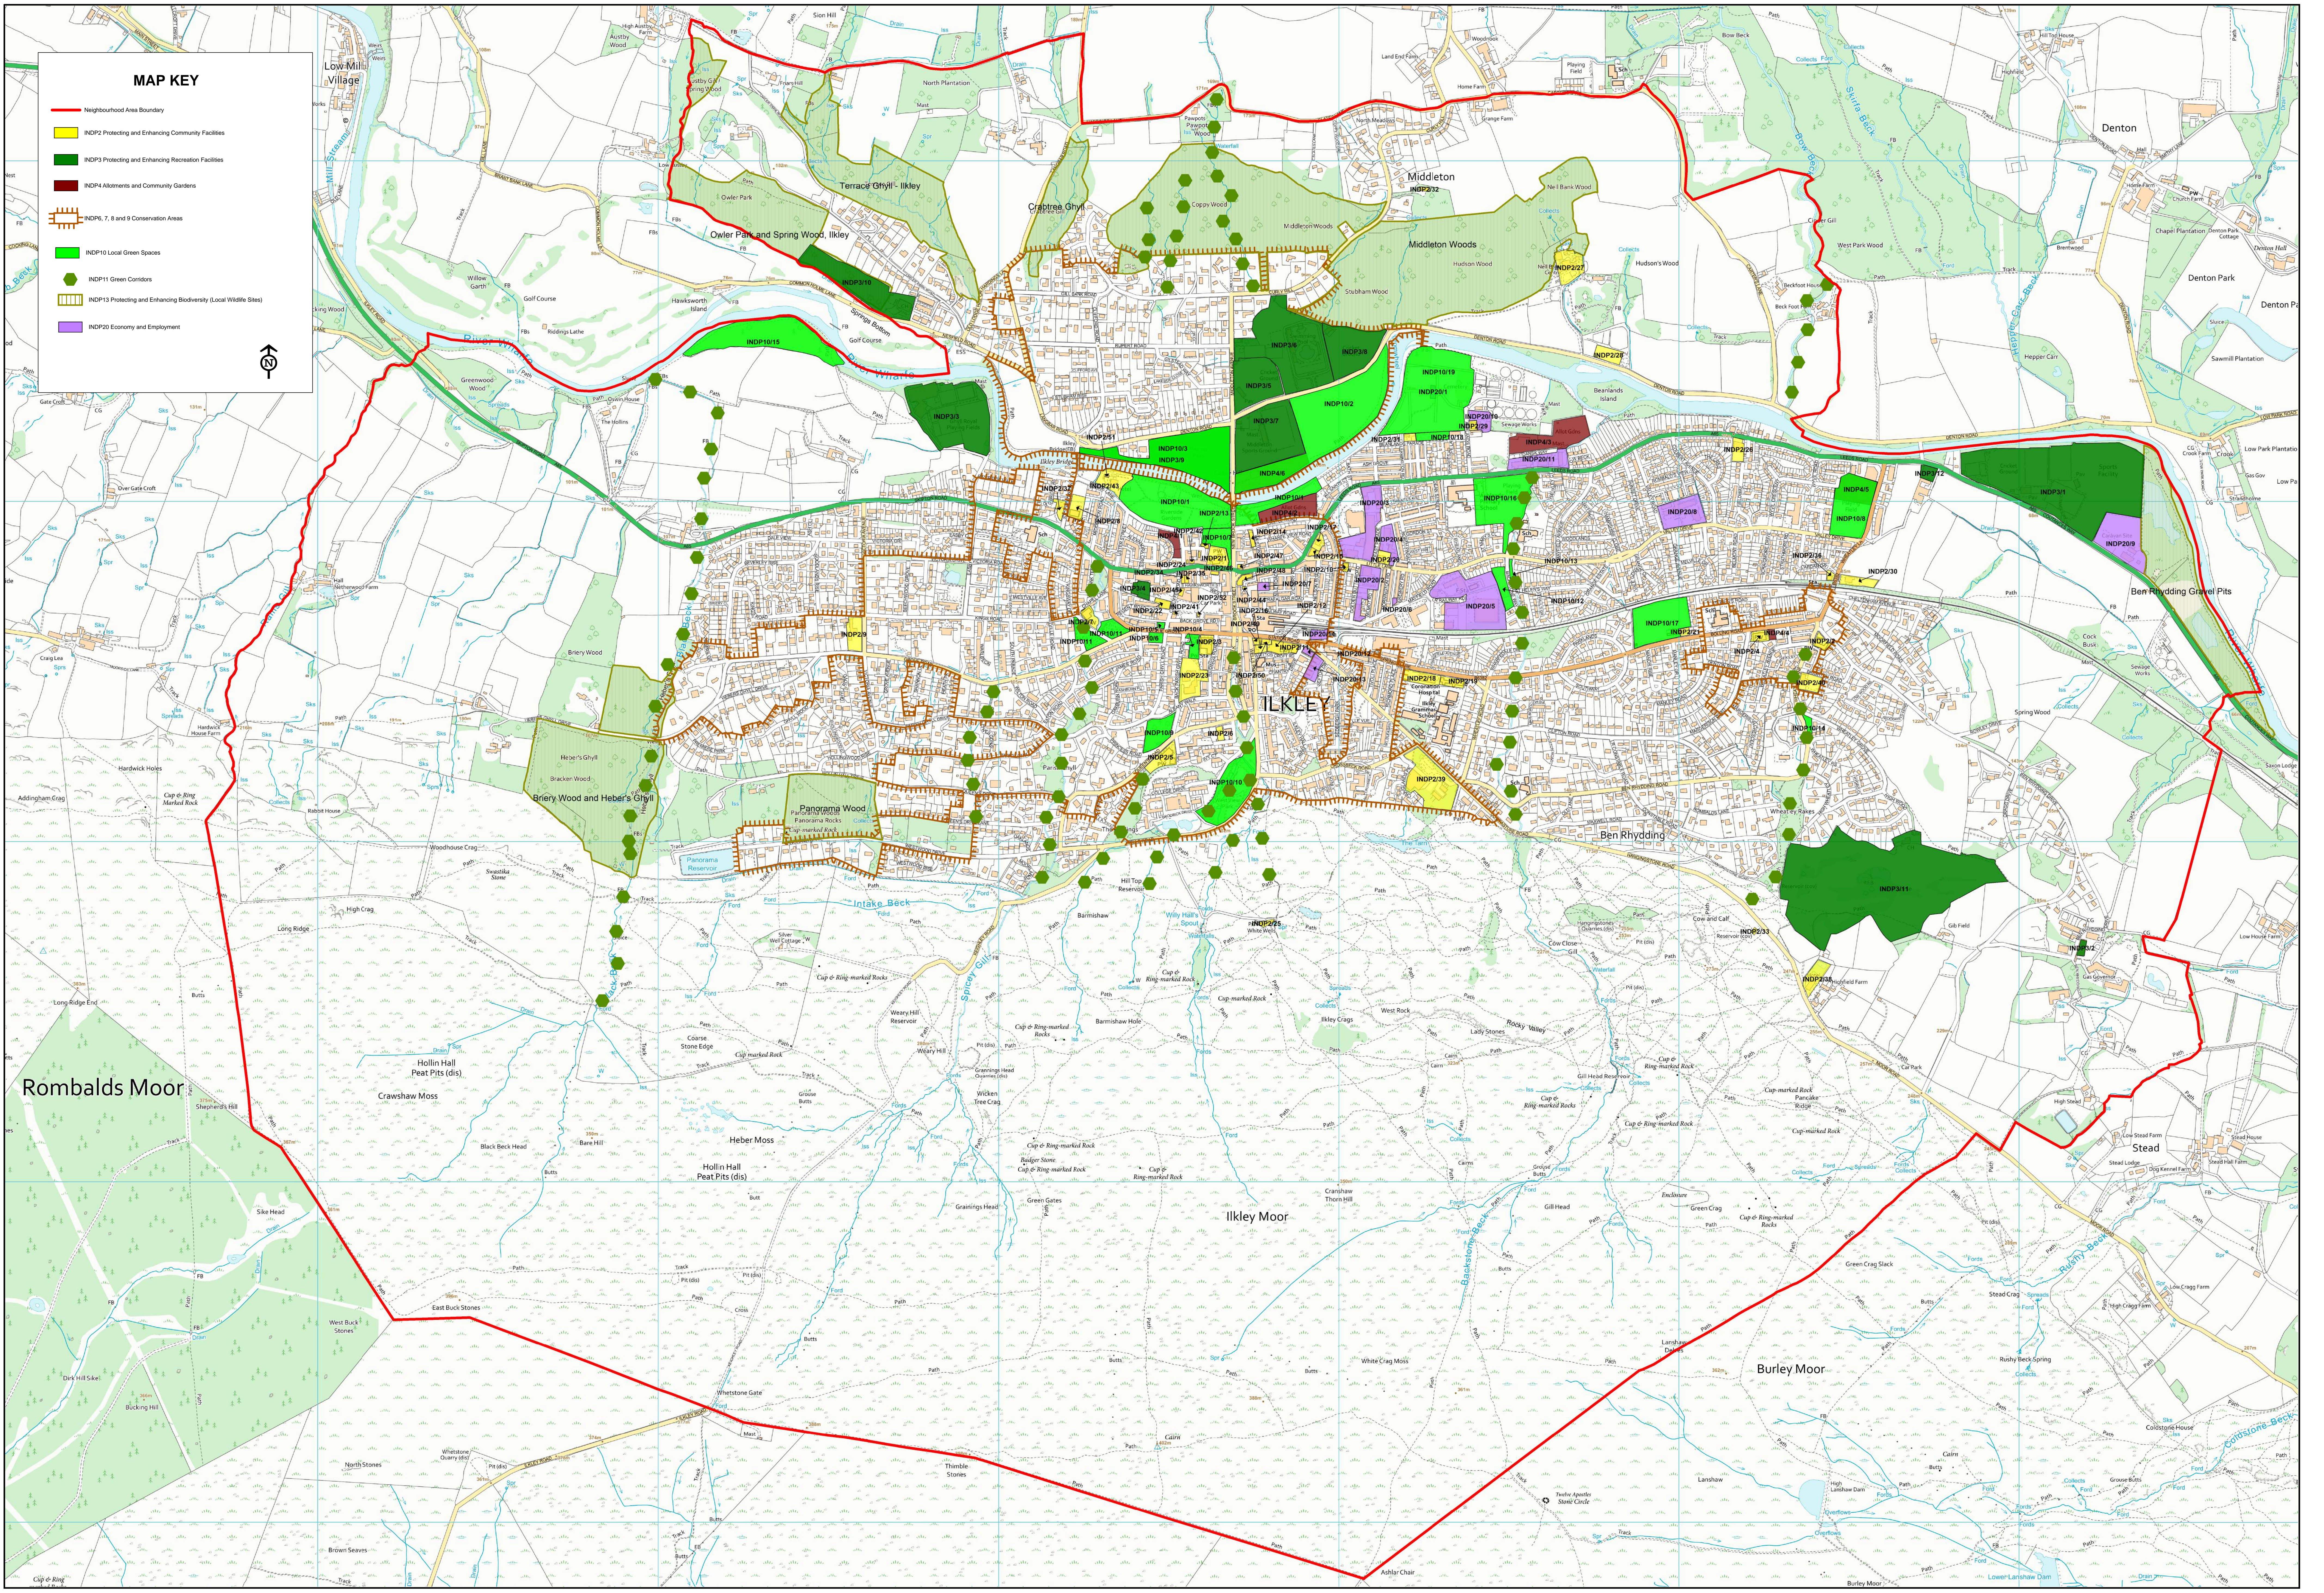

ILKLEY NEIGHBOURHOOD DEVELOPMENT PLAN POLICIES MAP - REGULATION 16

MAP KEY

- Neighbourhood Area Boundary
- INDP2 Protecting and Enhancing Community Facilities
- INDP3 Protecting and Enhancing Recreation Facilities
- INDP4 Allotments and Community Gardens
- INDP6 7, 8 and 9 Conservation Areas
- INDP10 Local Green Spaces
- INDP11 Green Corridors
- INDP13 Protecting and Enhancing Biodiversity (Local Wildlife Sites)
- INDP20 Economy and Employment